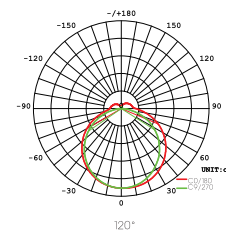

PURE-MONO

Parameters

Model	Power	LED Qty	Luminous Flux	Efficacy	Size
SY5252-L60W	60W	2835SMD/9V-1W/72LEDS	5364LM	91.4Lm/W	520*520*82mm
SY4848-L50W	50W	2835SMD/9V-1W/84LEDS	4000LM	80Lm/W	480*480*72mm
SY5230-L30W	36W	2835SMD/9V-1W/36LEDS	2400LM	80Lm/W	520*300*82mm
SY5219-L25W	30W	2835SMD/9V-1W/30LEDS	1906LM	78.4Lm/W	520*190*82mm
SY6838-L60W	60W	2835SMD/9V-1W/72LEDS	4993LM	84.6Lm/W	680*380*82mm
SY9019-L50W	50W	2835SMD/9V-1W/60LEDS	4091LM	82.4Lm/W	900*190*82mm
SY1200-L60W	50W	2835SMD/9V-1W/84LEDS	4000LM	80Lm/W	1200*160*80mm

Input Voltage: AC180-240V
Frequency: 50/60Hz
Power Factors: ≥ 0.9
Efficiency: 90%
CCT: 6000 ~ 6500K
CRI: Ra ≥ 80
Beam Angle: 120°
Frame Material: Aluminum 6063
Base Material: Iron Q235
Lampshade: PS
Body Color: White
Input Cable: 0.5mm²
Installation: Mount
Protection: IP20
Environment: -20°C ~ 40°C
Longevity: 20,000h

Packing

Model	Weight/PC	Qty/CTN	Inner Box Size	Master CTN
SY5252-L60W	2.8kg	3pcs	59*56*10cm	61*58*32cm
SY4848-L50W	1.5kg	5pcs	52*49*9cm	53*50*46cm
SY5230-L30W	1.6kg	6pcs	59*34*10cm	70*61*32cm
SY5219-L25W	1.2kg	6pcs	59*23*10cm	61*48*32cm
SY6838-L60W	2.7kg	3pcs	72*42*10cm	76*44*32cm
SY9019-L50W	2.0kg	3pcs	77*23*10cm	99*25*32cm
SY1200-L60W	1.8kg	3pcs	127X20X11cm	128X34X22cm

DETAILS