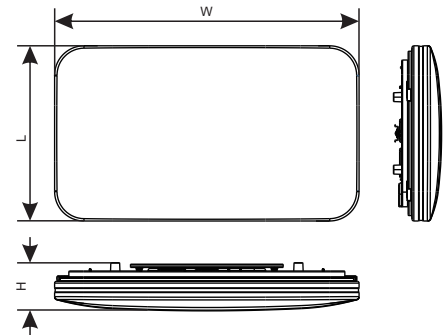

PURE(MONO)

THE MINIMALIST DESIGN MAKES THE LIGHTING
MORE COMFORTABLE AND HEALTHY.

Powered by

Intelligence
Inside

PURE-MONO

Parameters

Model	Power	LED Qty	Luminous Flux	Efficacy	Size
SY5252-L60W	60W	2835SMD/9V-1W/72LEDS	5364LM	91.4Lm/W	520*520*82mm
SY4848-L50W	50W	2835SMD/9V-1W/84LEDS	4000LM	80Lm/W	480*480*72mm
SY5230-L30W	36W	2835SMD/9V-1W/36LEDS	2400LM	80Lm/W	520*300*82mm
SY5219-L25W	30W	2835SMD/9V-1W/30LEDS	1906LM	78.4Lm/W	520*190*82mm
SY6838-L60W	60W	2835SMD/9V-1W/72LEDS	4993LM	84.6Lm/W	680*380*82mm
SY9019-L50W	50W	2835SMD/9V-1W/60LEDS	4091LM	82.4Lm/W	900*190*82mm
SY1200-L60W	50W	2835SMD/9V-1W/84LEDS	4000LM	80Lm/W	1200*160*80mm

Packing

Model	Weight/PC	Qty/CTN	Inner Box Size	Master CTN
SY5252-L60W	2.8kg	3pcs	59*56*10cm	61*58*32cm
SY4848-L50W	1.5kg	5pcs	52*49*9cm	53*50*46cm
SY5230-L30W	1.6kg	6pcs	59*34*10cm	70*61*32cm
SY5219-L25W	1.2kg	6pcs	59*23*10cm	61*48*32cm
SY6838-L60W	2.7kg	3pcs	72*42*10cm	76*44*32cm
SY9019-L50W	2.0kg	3pcs	77*23*10cm	99*25*32cm
SY1200-L60W	1.8kg	3pcs	127X20X11cm	128X34X22cm

PURE-DUAL

Parameters

Model	Power	LED Qty	Luminous Flux	Efficacy	Size
SY6233-L120W	120W	2835SMD/9V-1W/168LEDS	9600LM	80Lm/W	700*620*72mm

Input Voltage: AC180-240V
 Frequency: 50/60Hz
 Power Factors: ≥ 0.9
 Efficiency: 90%
 CCT: 6000 ~ 6500K
 CRI: Ra ≥ 80
 Beam Angle: 120°
 Frame Material: Aluminum 6063
 Base Material: Iron Q235
 Lampshade: PS
 Body Color: White
 Input Cable: 0.5mm²
 Installation: Mount
 Protection: IP20
 Environment: -20°C ~ 40°C
 Longevity: 20,000h

PURE-TRIPLE

Parameters

Model	Power	LED Qty	Luminous Flux	Efficacy	Size
SY6233-L180W	180W	2835SMD/9V-1W/252LEDS	14400LM	80Lm/W	1070*620*72mm

Input Voltage: AC180-240V
 Frequency: 50/60Hz
 Power Factors: ≥ 0.9
 Efficiency: 90%
 CCT: 6000 ~ 6500K
 CRI: Ra ≥ 80
 Beam Angle: 120°
 Frame Material: Aluminum 6063
 Base Material: Iron Q235
 Lampshade: PS
 Body Color: White
 Input Cable: 0.5mm²
 Installation: Mount
 Protection: IP20
 Environment: -20°C ~ 40°C
 Longevity: 20,000h