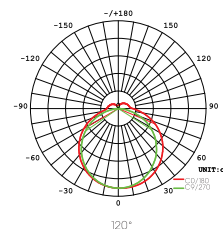

Input Voltage: AC180-240V
 Frequency: 50/60Hz
 Power Factors: ≥ 0.9
 Efficiency: 90%
 CCT: 6000 ~ 6500K
 CRI: Ra ≥ 80
 Beam Angle: 120°
 Frame Material: Aluminum 6063
 Base Material: Iron Q235
 Lampshade: PS
 Body Color: White
 Input Cable: 0.5mm²
 Installation: Mount
 Protection: IP20
 Environment: -20°C ~ 40°C
 Longevity: 20,000h

PURE-DUAL

Parameters

Model	Power	LED Qty	Luminous Flux	Efficacy	Size
SY6233-L120W	120W	2835SMD/9V-1W/168LEDS	9600LM	80Lm/W	700*620*72mm

Input Voltage: AC180-240V
 Frequency: 50/60Hz
 Power Factors: ≥ 0.9
 Efficiency: 90%
 CCT: 6000 ~ 6500K
 CRI: Ra ≥ 80
 Beam Angle: 120°
 Frame Material: Aluminum 6063
 Base Material: Iron Q235
 Lampshade: PS
 Body Color: White
 Input Cable: 0.5mm²
 Installation: Mount
 Protection: IP20
 Environment: -20°C ~ 40°C
 Longevity: 20,000h

Packing

Model	Weight/PC	Qty/CTN	Inner Box Size	Master CTN
SY6233-L120W	4.5kgs	1	-	74*66*9cm

DETAILS

Optical diffuse lens, anti-glare

Clamp structure for Lampshade

Quick Installation Mount

PURE (TRIPLE)

STABLE, MATURE AND HANDSOME.

PURE-TRIPLE

Parameters

Model	Power	LED Qty	Luminous Flux	Efficacy	Size
SY6233-L180W	180W	2835SMD/9V-1W/252LEDS	14400LM	80Lm/W	1070*620*72mm

Input Voltage: AC180-240V
 Frequency: 50/60Hz
 Power Factors: ≥ 0.9
 Efficiency: 90%
 CCT: 6000 ~ 6500K
 CRI: Ra ≥ 80
 Beam Angle: 120°
 Frame Material: Aluminum 6063
 Base Material: Iron Q235
 Lampshade: PS
 Body Color: White
 Input Cable: 0.5mm²
 Installation: Mount
 Protection: IP20
 Environment: -20°C ~ 40°C
 Longevity: 20,000h