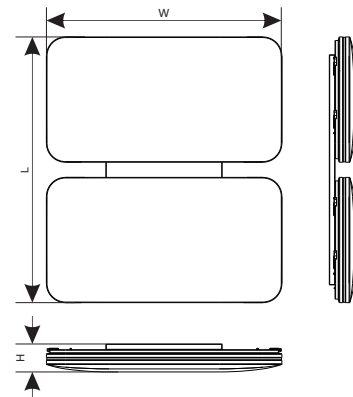

DETAILS

Optical diffuser lens, anti-glare

Clamp structure for Lampshade

Quick Installation Mount

PURE(DUAL)

BEST WISHES TO ALL COUPLES.

Powered by

Intelligence
Inside

PURE-DUAL

Parameters

Model	Power	LED Qty	Luminous Flux	Efficacy	Size
SY6233-L120W	120W	2835SMD/9V-1W/168LEDS	9600LM	80Lm/W	700*620*72mm

Input Voltage: AC180-240V
 Frequency: 50/60Hz
 Power Factors: ≥ 0.9
 Efficiency: 90%
 CCT: 6000 ~ 6500K
 CRI: Ra ≥ 80
 Beam Angle: 120°
 Frame Material: Aluminum 6063
 Base Material: Iron Q235
 Lampshade: PS
 Body Color: White
 Input Cable: 0.5mm²
 Installation: Mount
 Protection: IP20
 Environment: -20°C ~ 40°C
 Longevity: 20,000h

Packing

Model	Weight/PC	Qty/CTN	Inner Box Size	Master CTN
SY6233-L120W	4.5kgs	1	-	74*66*9cm

DETAILS

Optical diffuse lens, anti-glare

Clamp structure for Lampshade

Quick Installation Mount

PURE (TRIPLE)

STABLE, MATURE AND HANDSOME.

PURE-TRIPLE

Parameters

Model	Power	LED Qty	Luminous Flux	Efficacy	Size
SY6233-L180W	180W	2835SMD/9V-1W/252LEDS	14400LM	80Lm/W	1070*620*72mm

Input Voltage: AC180-240V
 Frequency: 50/60Hz
 Power Factors: ≥ 0.9
 Efficiency: 90%
 CCT: 6000 ~ 6500K
 CRI: Ra ≥ 80
 Beam Angle: 120°
 Frame Material: Aluminum 6063
 Base Material: Iron Q235
 Lampshade: PS
 Body Color: White
 Input Cable: 0.5mm²
 Installation: Mount
 Protection: IP20
 Environment: -20°C ~ 40°C
 Longevity: 20,000h