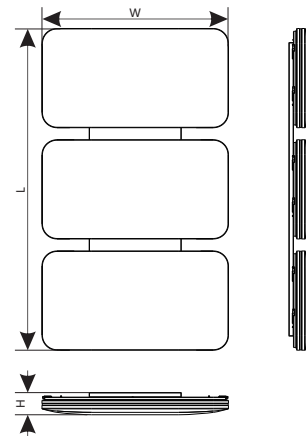

PURE-DUAL

Parameters

Model	Power	LED Qty	Luminous Flux	Efficacy	Size
SY6233-L120W	120W	2835SMD/9V-1W/168LEDS	9600LM	80Lm/W	700*620*72mm

Input Voltage: AC180-240V
 Frequency: 50/60Hz
 Power Factors: ≥ 0.9
 Efficiency: 90%
 CCT: 6000 ~ 6500K
 CRI: Ra ≥ 80
 Beam Angle: 120°
 Frame Material: Aluminum 6063
 Base Material: Iron Q235
 Lampshade: PS
 Body Color: White
 Input Cable: 0.5mm²
 Installation: Mount
 Protection: IP20
 Environment: -20°C ~ 40°C
 Longevity: 20,000h

Packing

Model	Weight/PC	Qty/CTN	Inner Box Size	Master CTN
SY6233-L120W	4.5kgs	1	-	74*66*9cm

DETAILS

Optical diffuse lens, anti-glare

Clamp structure for Lampshade

Quick Installation Mount

PURE (TRIPLE)

STABLE, MATURE AND HANDSOME.

PURE-TRIPLE

Parameters

Model	Power	LED Qty	Luminous Flux	Efficacy	Size
SY6233-L180W	180W	2835SMD/9V-1W/252LEDS	14400LM	80Lm/W	1070*620*72mm

Input Voltage: AC180-240V
 Frequency: 50/60Hz
 Power Factors: ≥ 0.9
 Efficiency: 90%
 CCT: 6000 ~ 6500K
 CRI: Ra ≥ 80
 Beam Angle: 120°
 Frame Material: Aluminum 6063
 Base Material: Iron Q235
 Lampshade: PS
 Body Color: White
 Input Cable: 0.5mm²
 Installation: Mount
 Protection: IP20
 Environment: -20°C ~ 40°C
 Longevity: 20,000h

Packing

Model	Weight/PC	Qty/CTN	Inner Box Size	Master CTN
SY6233-L180W	7kgs	1	-	111*66*9cm

DETAILS

Optical diffuse lens, anti-glare

Clamp structure for Lampshade

Quick Installation Mount