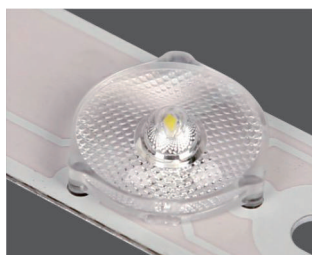

DETAILS

Optical diffuser lens, anti-glare

Clamp structure for Lampshade

Quick Installation Mount

PURE(DUAL)

BEST WISHES TO ALL COUPLES.

Powered by

Intelligence
Inside

PURE-DUAL

Parameters

Model	Power	LED Qty	Luminous Flux	Efficacy	Size
SY6233-L120W	120W	2835SMD/9V-1W/168LEDS	9600LM	80Lm/W	700*620*72mm

Input Voltage: AC180-240V
 Frequency: 50/60Hz
 Power Factors: ≥ 0.9
 Efficiency: 90%
 CCT: 6000 ~ 6500K
 CRI: Ra ≥ 80
 Beam Angle: 120°
 Frame Material: Aluminum 6063
 Base Material: Iron Q235
 Lampshade: PS
 Body Color: White
 Input Cable: 0.5mm²
 Installation: Mount
 Protection: IP20
 Environment: -20°C ~ 40°C
 Longevity: 20,000h

Packing

Model	Weight/PC	Qty/CTN	Inner Box Size	Master CTN
SY6233-L120W	4.5kgs	1	-	74*66*9cm

DETAILS

Optical diffuse lens, anti-glare

Clamp structure for Lampshade

Quick Installation Mount

PURE (TRIPLE)

STABLE, MATURE AND HANDSOME.

PURE-TRIPLE

Parameters

Model	Power	LED Qty	Luminous Flux	Efficacy	Size
SY6233-L180W	180W	2835SMD/9V-1W/252LEDS	14400LM	80Lm/W	1070*620*72mm

Input Voltage: AC180-240V
 Frequency: 50/60Hz
 Power Factors: ≥ 0.9
 Efficiency: 90%
 CCT: 6000 ~ 6500K
 CRI: Ra ≥ 80
 Beam Angle: 120°
 Frame Material: Aluminum 6063
 Base Material: Iron Q235
 Lampshade: PS
 Body Color: White
 Input Cable: 0.5mm²
 Installation: Mount
 Protection: IP20
 Environment: -20°C ~ 40°C
 Longevity: 20,000h