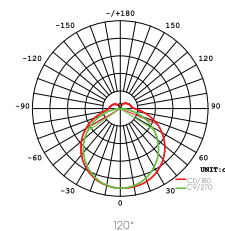

Input Voltage: AC180-240V
 Frequency: 50/60Hz
 Power Factors: ≥ 0.9
 Efficiency: 90%
 CCT: 6000 ~ 6500K
 CRI: Ra ≥ 80
 Beam Angle: 120°
 Frame Material: Aluminum 6063
 Base Material: Iron Q235
 Lampshade: PS
 Body Color: White
 Input Cable: 0.5mm²
 Installation: Mount
 Protection: IP20
 Environment: -20°C ~ 40°C
 Longevity: 20,000h

PURE-DUAL

Parameters

Model	Power	LED Qty	Luminous Flux	Efficacy	Size
SY6233-L120W	120W	2835SMD/9V-1W/168LEDS	9600LM	80Lm/W	700*620*72mm

Input Voltage: AC180-240V
 Frequency: 50/60Hz
 Power Factors: ≥ 0.9
 Efficiency: 90%
 CCT: 6000 ~ 6500K
 CRI: Ra ≥ 80
 Beam Angle: 120°
 Frame Material: Aluminum 6063
 Base Material: Iron Q235
 Lampshade: PS
 Body Color: White
 Input Cable: 0.5mm²
 Installation: Mount
 Protection: IP20
 Environment: -20°C ~ 40°C
 Longevity: 20,000h

PURE-TRIPLE

Parameters

Model	Power	LED Qty	Luminous Flux	Efficacy	Size
SY6233-L180W	180W	2835SMD/9V-1W/252LEDS	14400LM	80Lm/W	1070*620*72mm

Input Voltage: AC180-240V
 Frequency: 50/60Hz
 Power Factors: ≥ 0.9
 Efficiency: 90%
 CCT: 6000 ~ 6500K
 CRI: Ra ≥ 80
 Beam Angle: 120°
 Frame Material: Aluminum 6063
 Base Material: Iron Q235
 Lampshade: PS
 Body Color: White
 Input Cable: 0.5mm²
 Installation: Mount
 Protection: IP20
 Environment: -20°C ~ 40°C
 Longevity: 20,000h

Packing

Model	Weight/PC	Qty/CTN	Inner Box Size	Master CTN
SY6233-L180W	7kgs	1	-	111*66*9cm

DETAILS

Optical diffuse lens, anti-glare

Clamp structure for Lampshade

Quick Installation Mount